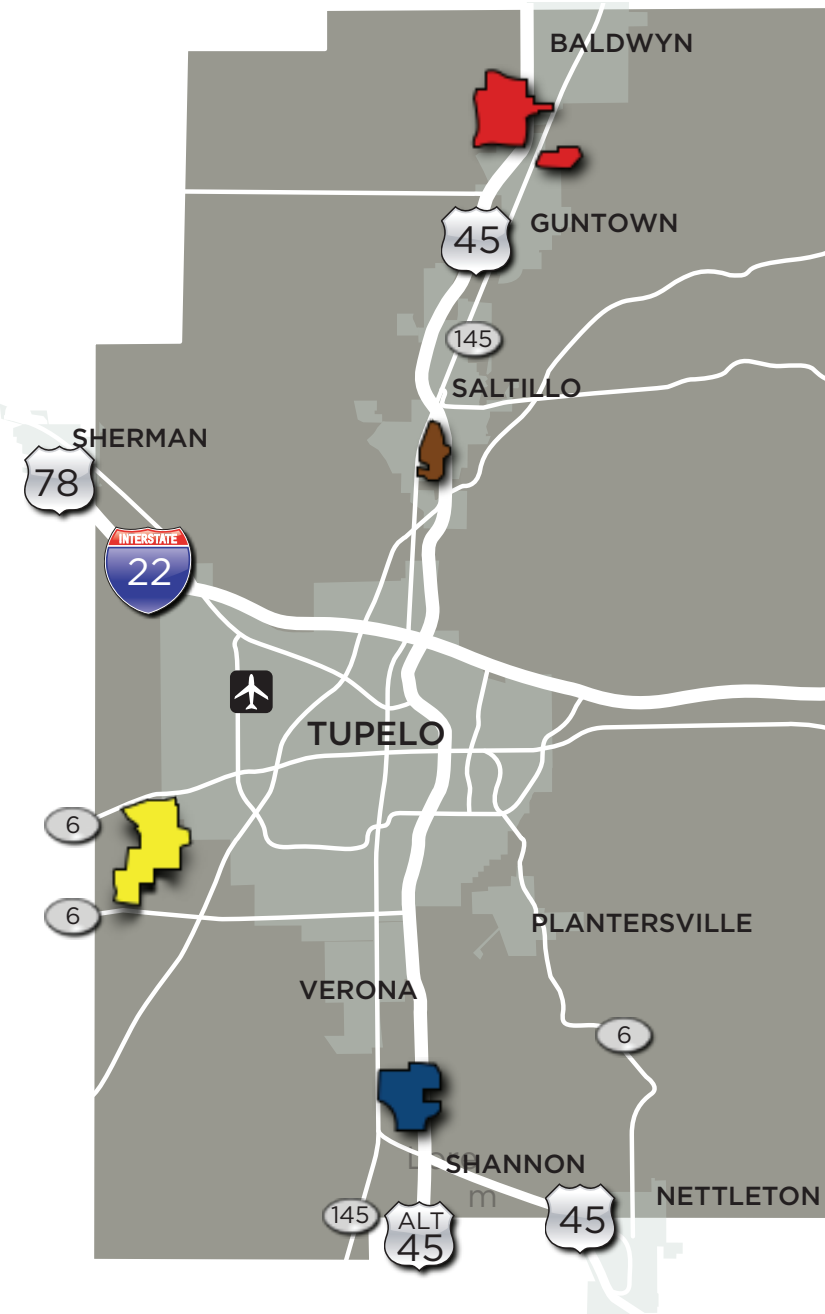

LEE COUNTY, LOCATED IN  
NORTHEAST MISSISSIPPI, SERVES AS  
THE REGION'S ECONOMIC HUB.

Comprised of 9 municipalities.

Population of approximately **83,138**.

**163,391** in the Tupelo Micropolitan Area.

**HARRY A. MARTIN**   
NORTH LEE INDUSTRIAL COMPLEX

**TURNER**   
INDUSTRIAL PARK

**THE HIVE**   
BUSINESS & INDUSTRIAL COMPLEX

**TUPELO LEE**   
INDUSTRIAL PARK SOUTH