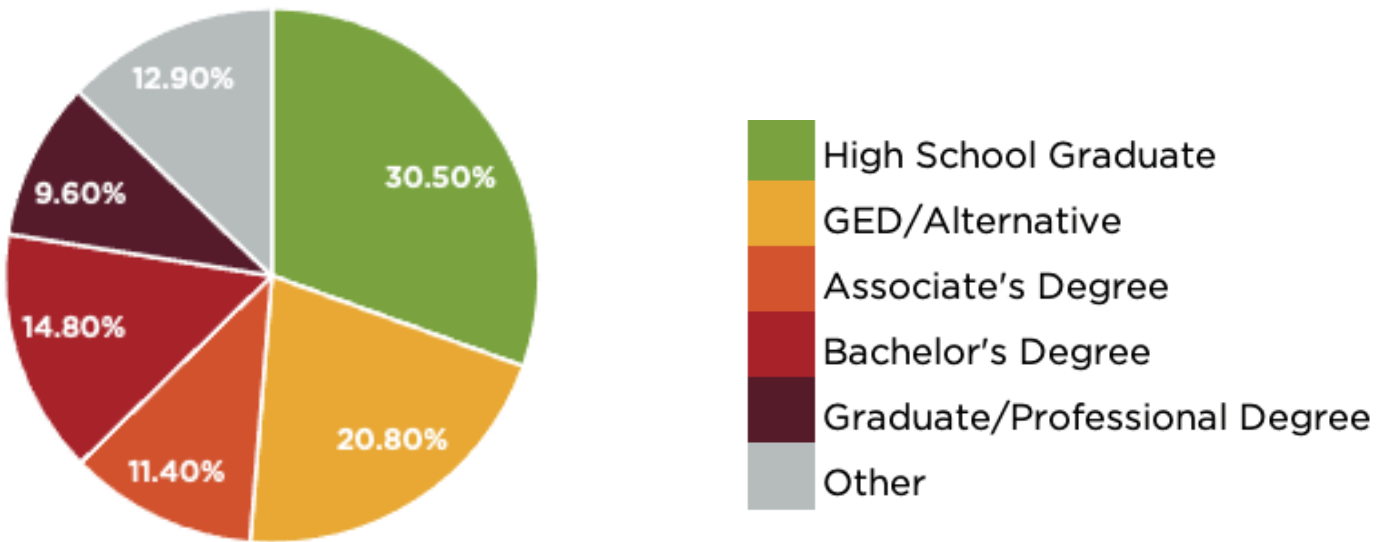

LABOR DEMOGRAPHICS

TUPELO MICROPOLITAN

The Tupelo Micropolitan labor shed extends to a 60-minute drive time.

The 2025 population for the labor shed area is **700,274** with a working age of 18+ population of **539,796**.

Educational Attainment