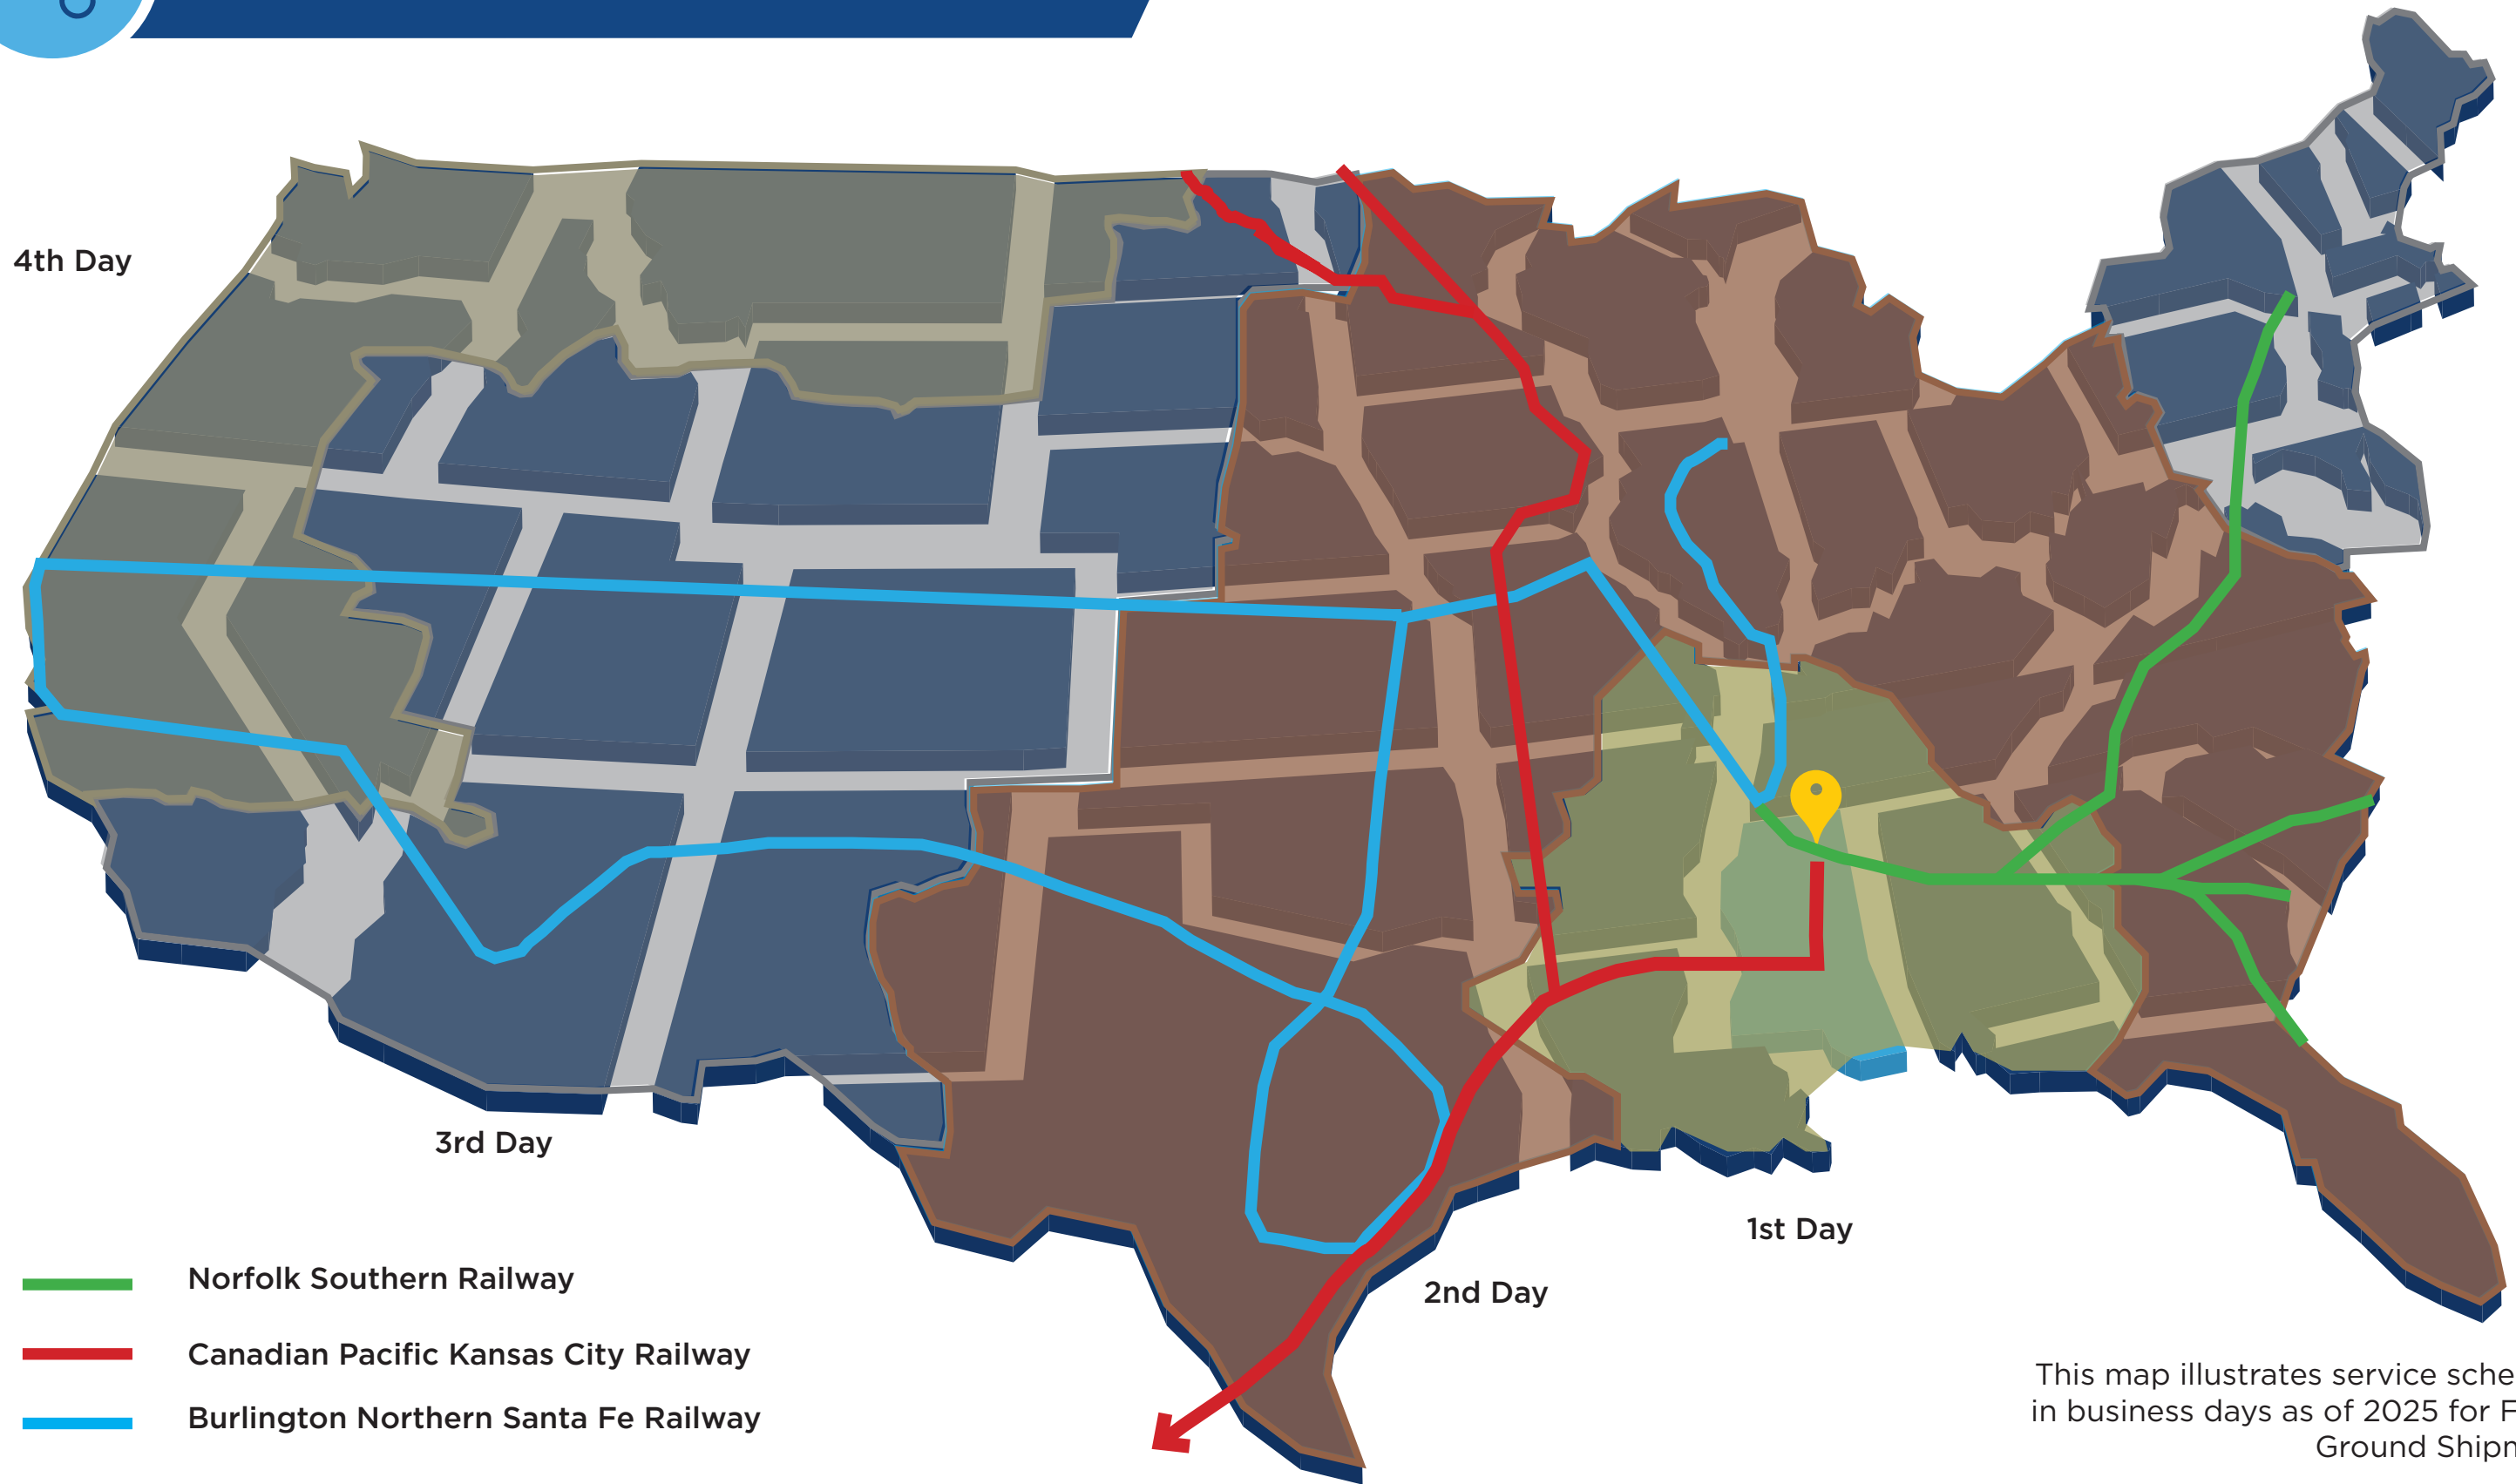

# LOGISTICS

4th Day

3rd Day

1st Day

2nd Day

-  Norfolk Southern Railway
-  Canadian Pacific Kansas City Railway
-  Burlington Northern Santa Fe Railway

This map illustrates service schedules in business days as of 2025 for FedEx Ground Shipments

1st Day	2nd Day	3rd Day	4th Day
---------	---------	---------	---------